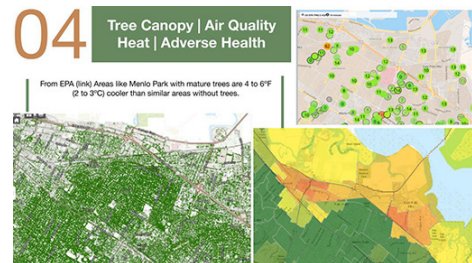

San Mateo County Climate Summit

On October 3, we participated in the first ever San Mateo Climate Summit. Cecilia Taylor, our Executive Director and Menlo Park City Councilmember delivered the keynote address.